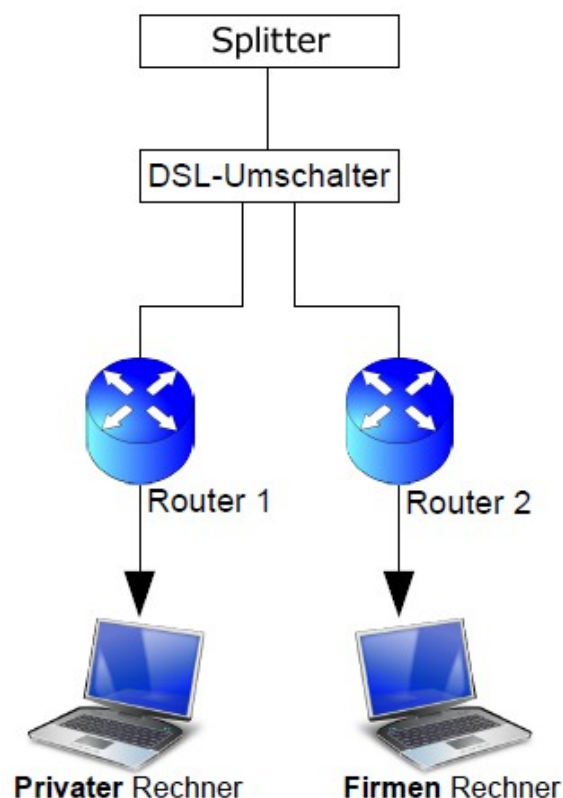

Discrete DSL Switch

The discrete DSL Switch is a cost-efficient alternative to a second telephone line.

The discrete DSL switch offers you the potential to use two separated routers on one telephone line.

Ideal for home office users, who need to separate their own private DSL access and the company's telephone line.

Via switch you are able to select the active router.

Technical data

- Physically isolated outputs
- 1x input
- 2x output
- Special edition in silver available
- Case: 50 mm x 45 mm x 31.2 mm
- Weight: 100g