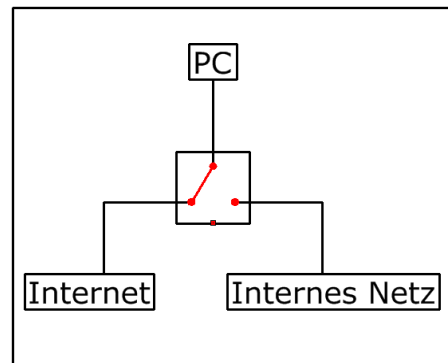

micma GmbH

Glonner Straße 19
D-85667 Oberframmern