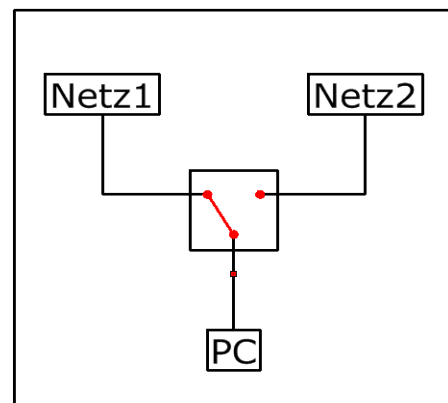

Discrete Ethernet Switch 1Gbit/s

A secure way to switch between independent networks

With the discrete ethernet switch you are able to switch between two physically separated networks.

Technical Data

- Physically isolated outputs
- 1x input
- 2x output
- 10/100/1000 Base-T
- High quality aluminium case
- Case: 50 mm x 45 mm x 31.2 mm

- Artnr. ESW1G-N

micma GmbH

Glonner Straße 19
D-85667 Oberframmern